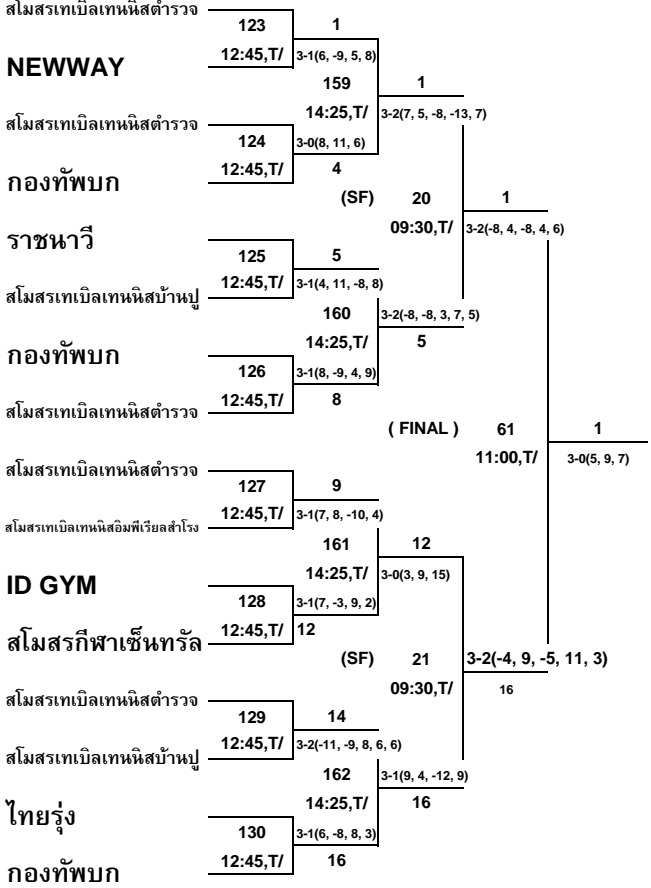

รอบสอง

		30 พ.ย. 67	1 ธ.ค. 67
1	ดาบตำรวจ ภาคภูมิ สงวนสิน : ร้อยตำรวจตรี ศรายุทธ ตันเจริญ	สโมสรเทเบิลเทนนิสตำรวจ	1
2	ทักษิณ ประชุมฉลาด : ชนกานต์ อุดมศิลป์	NEWWAY	1
3	ธนาชาติ รัตนภิรมย์ : ธารกร จันทะมล	สโมสรเทเบิลเทนนิสตำรวจ	1
4	ศรัณย์ ยิ่งยืนยอง : กิตติพงศ์ ดงกลาง	กองทัพบก	1
5	อาสาสมัครทหารพราน ภักธร ภัสระ : อาสาสมัครทหารพราน วัฒนชัย สำราญวงศ์	ราชนาวิ	1
6	สิทธิศักดิ์ นุชชาติ : นวเชษฐ ประสงค์ผล	สโมสรเทเบิลเทนนิสบ้านปู	1
7	ชัยกมล คุ่มสีไวย์ : ศิริวิทย์ พวงทิพย์	กองทัพบก	1
8	ภูริพงษ์ แซ่ลี : นาวิณ เมฆอัมพร	สโมสรเทเบิลเทนนิสตำรวจ	1
9	ชัยเดช ม่วงหวาน : เมทนี ตะวัน	สโมสรเทเบิลเทนนิสตำรวจ	1
10	พีรภาส เรืองแจ่ม : อธิพัทธ์ อีร์โรจน์วิทย์	สโมสรเทเบิลเทนนิสอิมพีเรียลสำโรง	1
11	ธนันท์ ตันทกุล : ธนภัค สุพรรณเกษ์	ID GYM	1
12	ณภัทร ธรรมาธิคม : ธนภัทร ธรรมาธิคม	สโมสรกีฬาเซ็นทรัล	1
13	คำรน หิรัญยศิริ : รัชพล สิทธิเกษร	สโมสรเทเบิลเทนนิสตำรวจ	1
14	ปริญญา ธนะธีรวัฒน์ : ญาณเมธี วีระสุวรรณ	สโมสรเทเบิลเทนนิสบ้านปู	1
15	ฐิตภัทร ปรีชาญาณ : วีระศักดิ์ สาคำภี	ไทยรุ่ง	1
16	สิบเอก ศตพร เจริญปลั่ง : สิบเอก สุชาติ พิทักษ์กุลศิริ	กองทัพบก	1

30 พ.ย. 67

1 ธ.ค. 67